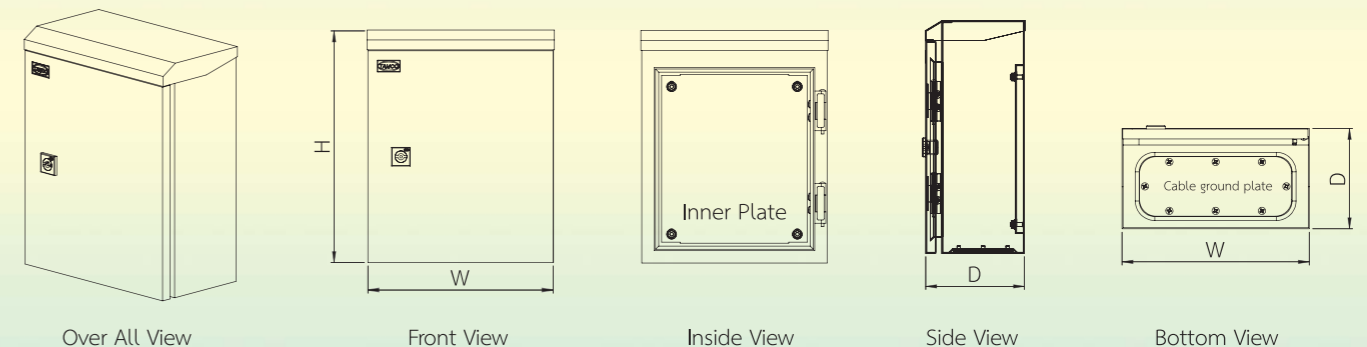

Specification:

Material:	Stainless Steel Sheet no. 304
Steel Thickness	Enclosure body, Mounting Plate, and Door Panel Thickness: 1.5 mm.
Finished Surface:	Brushed
Supply Includes:	Mounting Plate and Bottom Gland Plate
Technical Data:	<ul style="list-style-type: none"> > The front lip of the enclosure is folded to provide rigidity and forms a gutter to keep liquids from the gasket > Multi-folded prevents the ingress of dust and spraying of water when the door panel opened > Enclosure Canopies helps protect a spray of water to damage the electrical components inside the enclosure > Doors are provided with Zinc Alloy Housing Lock inserted with zinc alloy > Door open up to 120° > Removable bottom gland plate for cable in or out > Locking system with TAMCO 69-KEY-11
Protection Rating:	IP55

One Stop Service • Worldwide Solution • For All Industries Revolution

Compact Enclosure: CBS Stainless IP55

CBS Stainless

Dimension: mm.

รุ่น Model	ความกว้าง Width (W)	ความสูง Height (H)	ความลึก Depth (D)	ความหนาเหล็ก Thickness (TH)	น้ำหนักตู้รวม Gross Weight (Kg.)	ราคาต่อหน่วย Unit Price (Baht)
CBS-STL-01	280	350	150	1.5	7.81	8,800.00
CBS-STL-02	300	450	150	1.5	9.95	10,500.00
CBS-STL-03	350	450	150	1.5	11.16	11,500.00
CBS-STL-04	300	450	200	1.5	11.05	12,500.00
CBS-STL-05	350	450	200	1.5	12.33	13,500.00
CBS-STL-06	350	500	200	1.5	13.43	14,500.00
CBS-STL-07	400	500	200	1.5	14.77	15,500.00
CBS-STL-08	450	600	200	1.5	18.68	16,500.00
CBS-STL-09	450	600	250	1.5	20.20	17,500.00
CBS-STL-10	500	600	200	1.5	20.27	18,500.00
CBS-STL-11	500	600	250	1.5	21.87	19,500.00
CBS-STL-12	550	700	250	1.5	26.84	20,500.00
CBS-STL-13	630	750	250	1.5	31.45	21,500.00
CBS-STL-14	630	900	250	1.5	36.54	22,500.00
CBS-STL-15	600	1100	250	1.5	40.90	24,500.00
CBS-STL-16	700	1100	250	1.5	46.35	on request
CBS-STL-17	800	1200	250	1.5	56.11	on request
CBS-STL-18	900	1200	250	1.5	61.92	on request
CBS-STL-19	800	1200	300	1.5	61.27	on request
CBS-STL-20	900	1200	300	1.5	67.17	on request